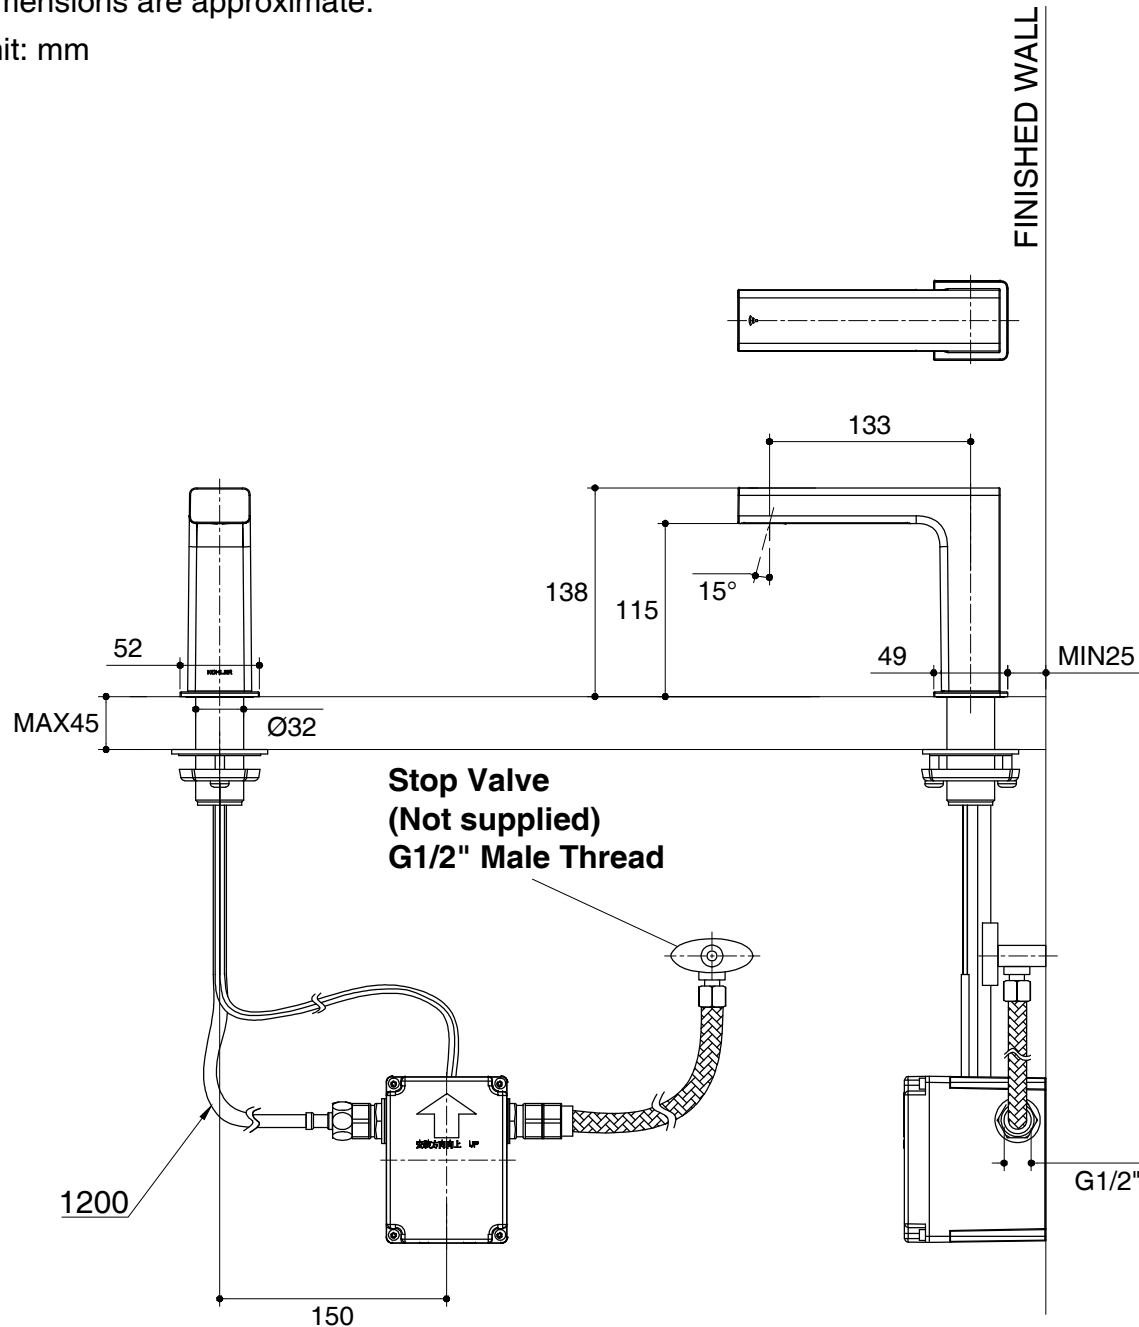

Dimensions are approximate.

Unit: mm

**AC Power Unit
(Not supplied)**

SKU	K-72866X-E2
Name	STRAYT
Description	COLD WATER SENSOR FAUCET (ECO)

KOHLER