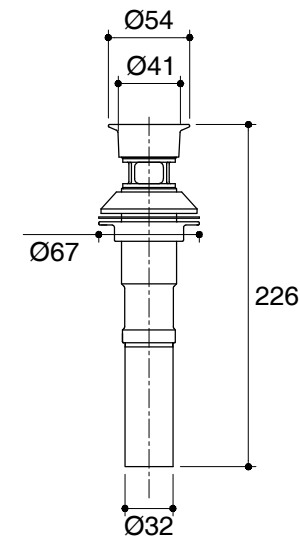

Dimensions are approximate.

Unit: mm

**AC Power Unit
(Not supplied)**

SKU	K-72866X-E2
Name	STRAYT
Description	COLD WATER SENSOR FAUCET (ECO)

KOHLER