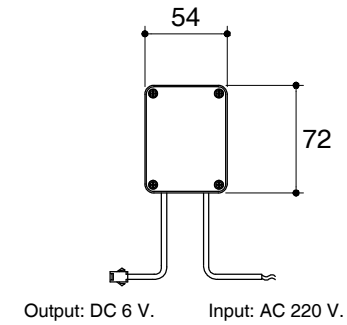

Dimensions are approximate.

Unit: mm

**AC Power Unit
(Not supplied)**

SKU	K-72866X-E2
Name	STRAYT
Description	COLD WATER SENSOR FAUCET (ECO)

KOHLER